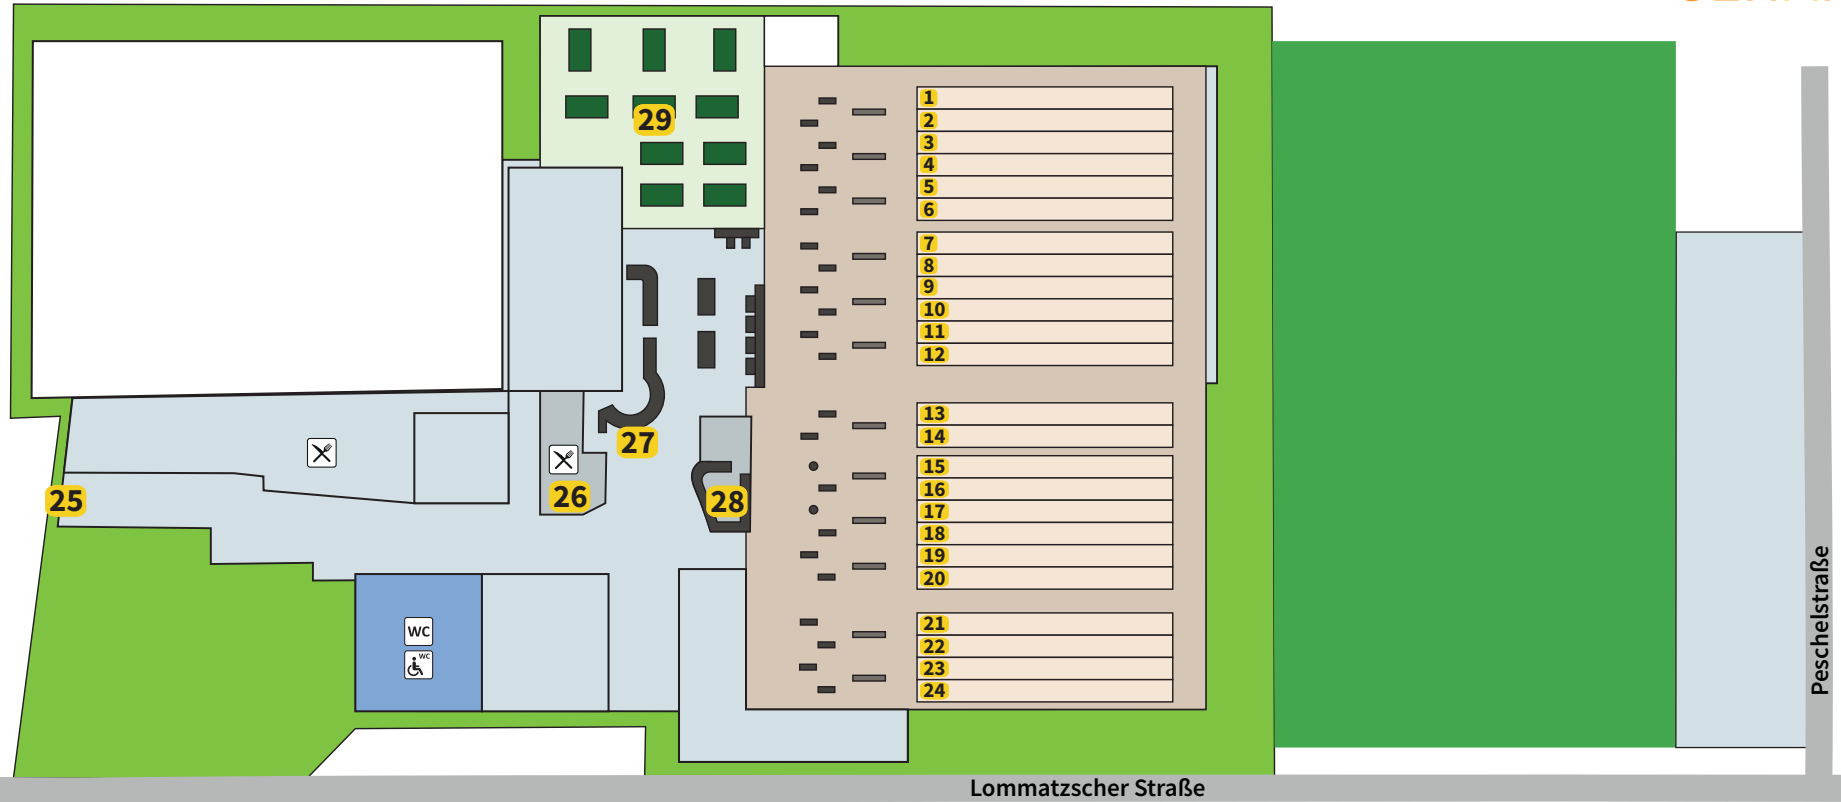

↑
P
Elbepark

← **H** Elbepark
Line 9

www.wtg2025.com

BOWLING FACILITY „PLAY BOWLING AND MORE“

1-24 Bowling Lanes 
25 Entrance
26 Bar

27 Award Ceremony
28 Registration Counter
29 Billiard

 WC
 Catering
 Handicapped WC
 Parking